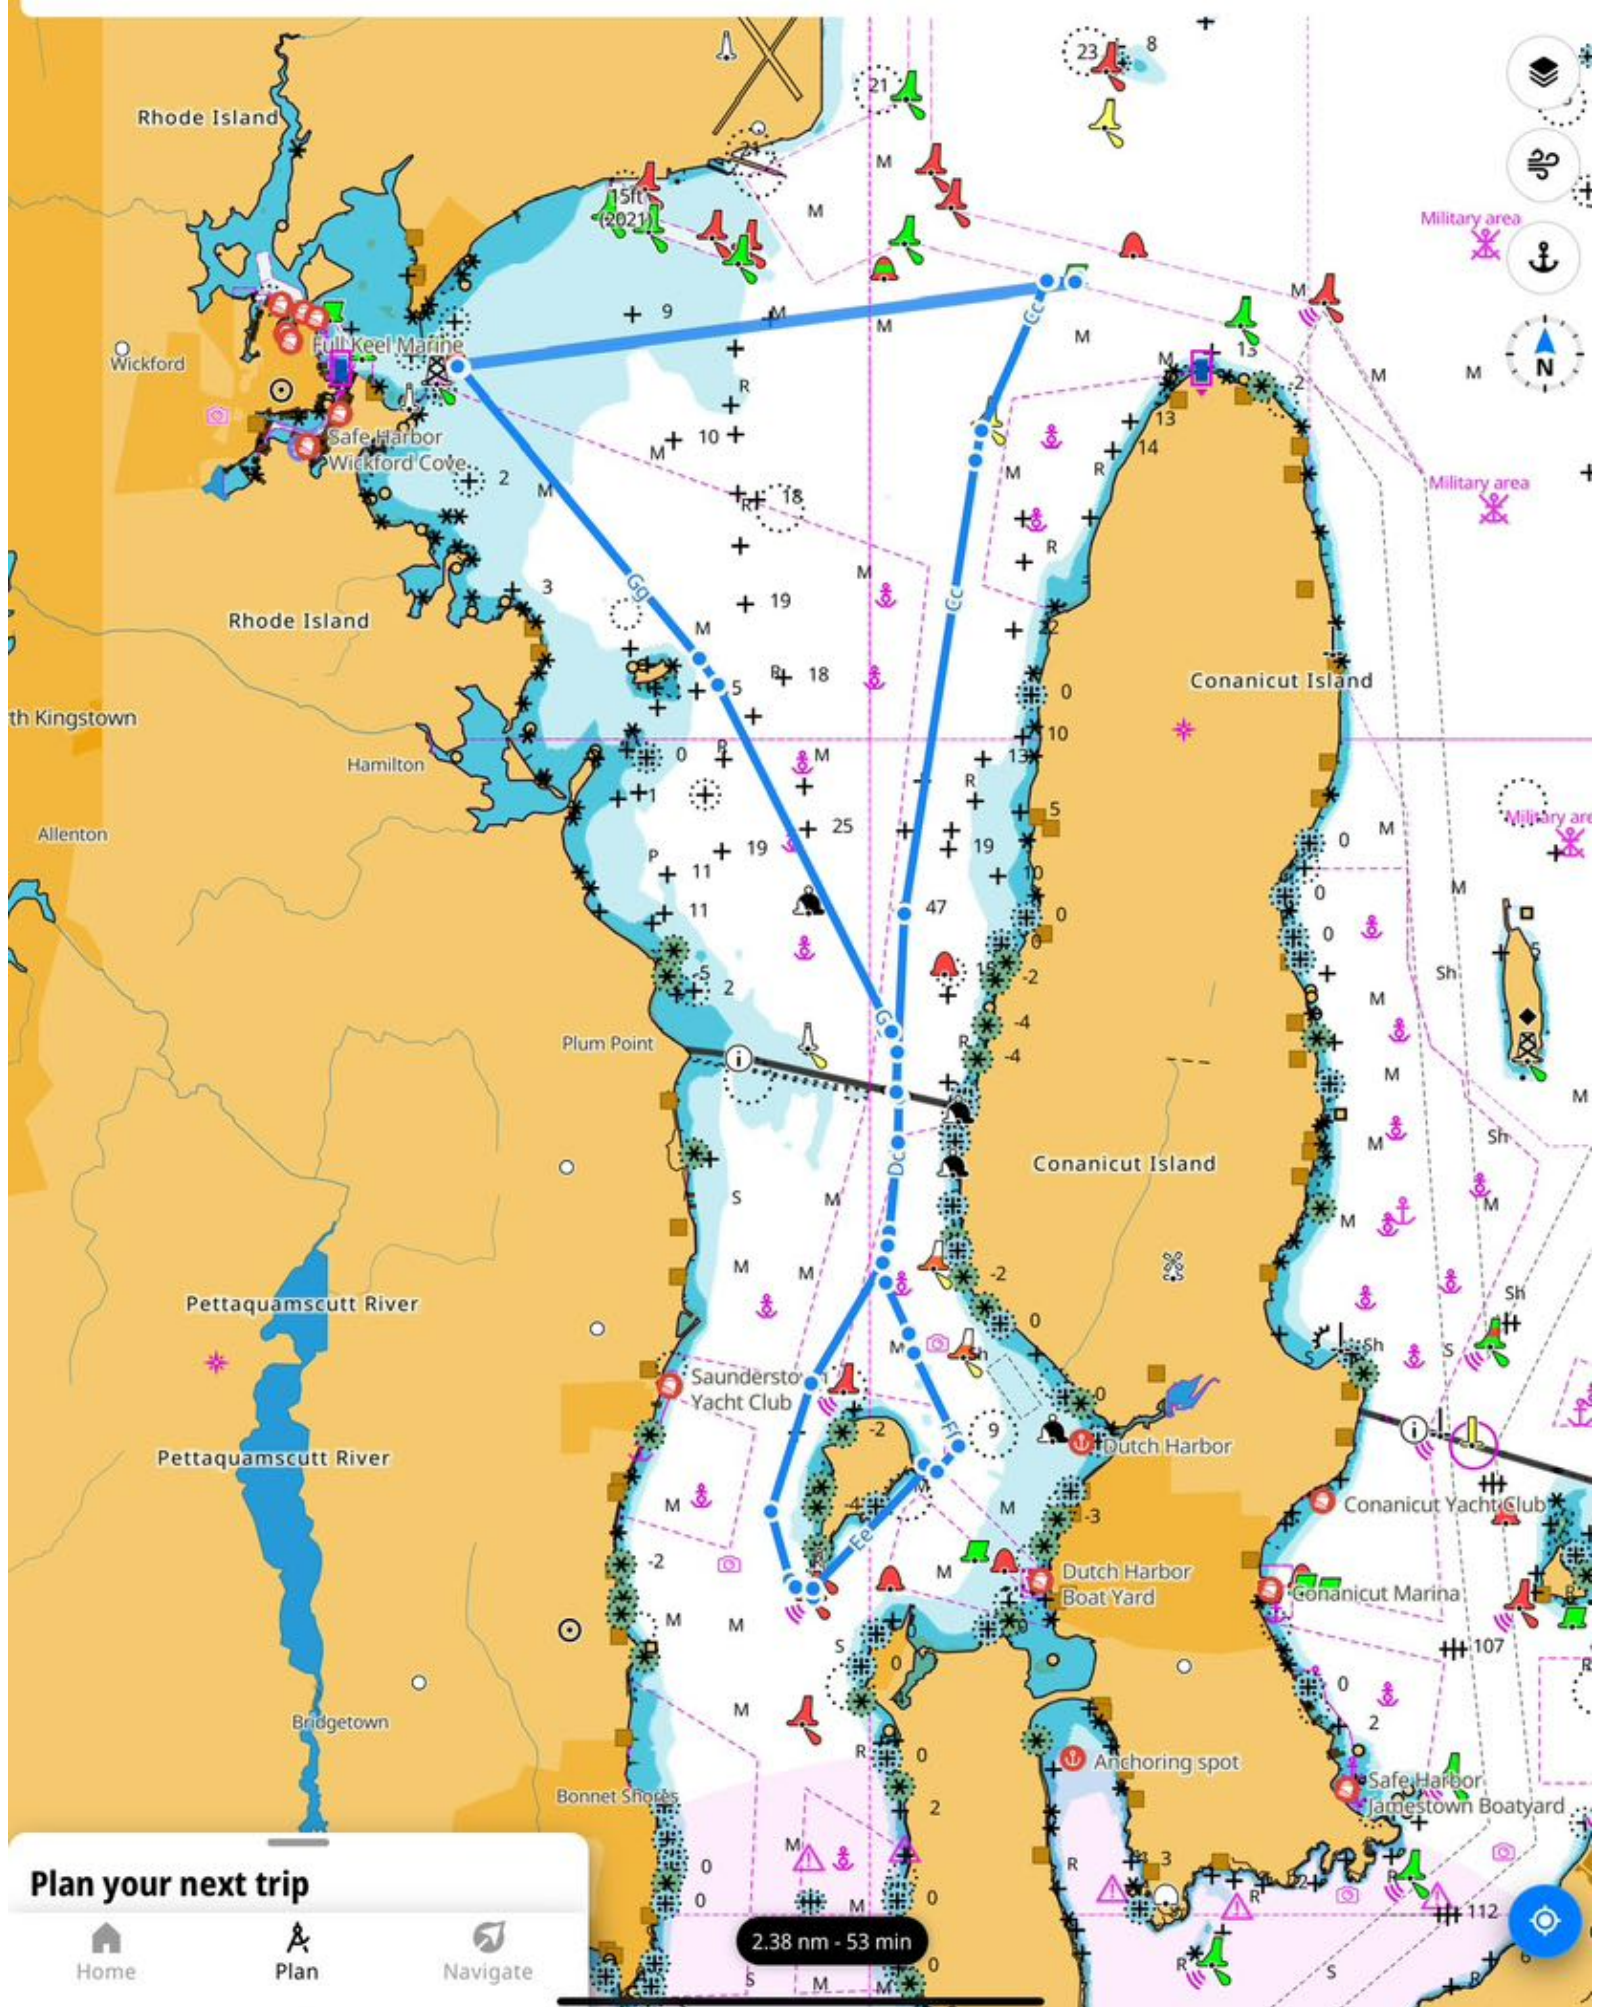

Where to?

Plan your next trip

- Home
- Plan
- Navigate

2.38 nm - 53 min